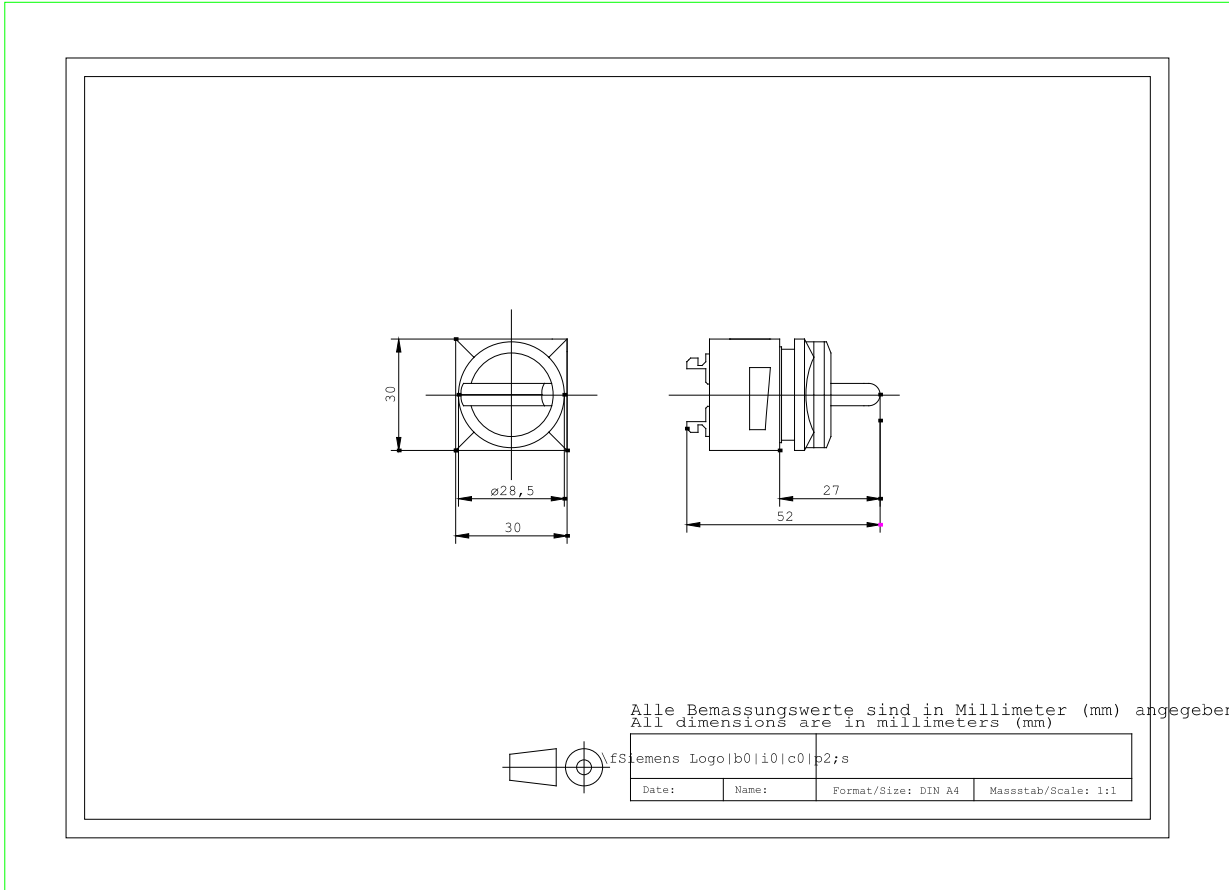

last change:

Jul 7, 2014