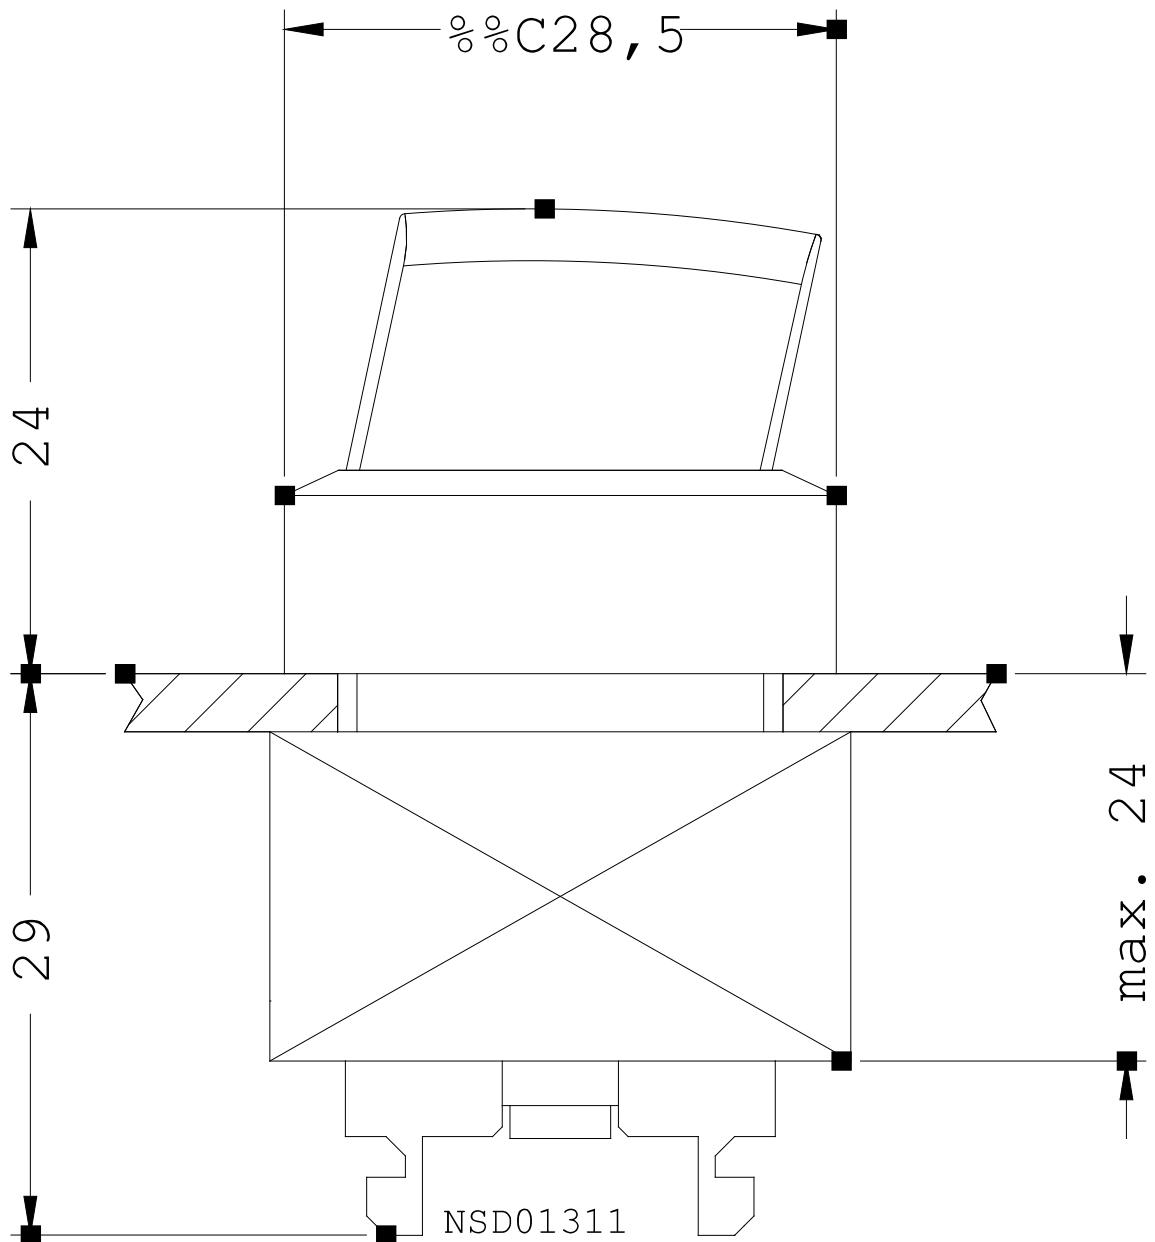

last change:

Jan 21, 2013