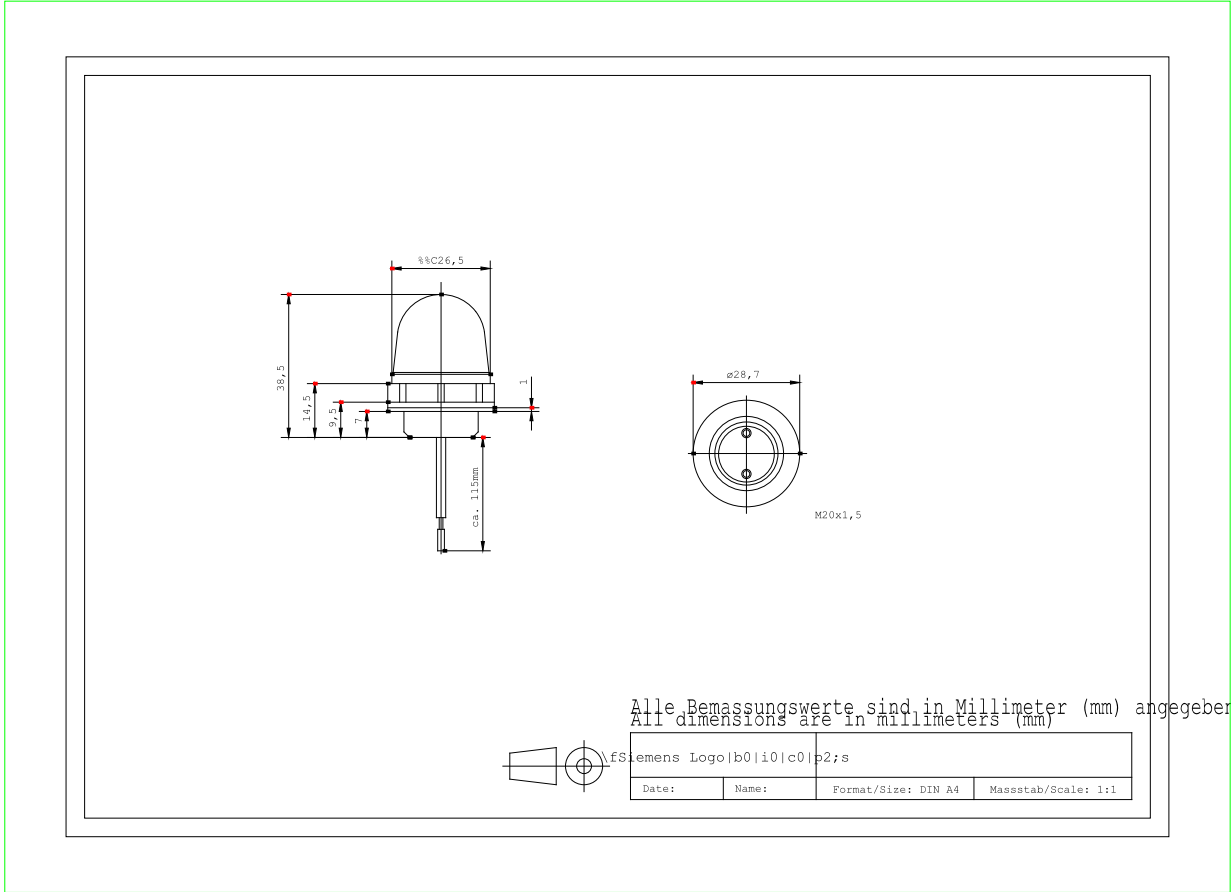

LED RED 24V DC DIAMETER 25MM FOR M20X1.5
THREADED JOINT

Certificates/approvals:

General Product Approval

Further information:

Information- and Downloadcenter (Catalogs, Brochures,...)

<http://www.siemens.com/industrial-controls/catalogs>

<http://support.automation.siemens.com/WW/view/en/3SX3235/all>

Image database (product images, 2D dimension drawings, 3D models, device circuit diagrams, ...)

http://www.automation.siemens.com/bilddb/cax_en.aspx?mlfb=3SX3235