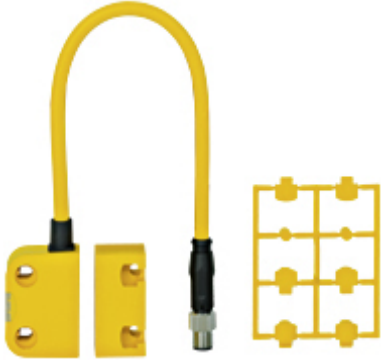

PSEN ma1.4p-50/PSEN ma1.4-10mm/ 1unit

506334

Magnetic safety switch 2 n/o, 4-pin M8 male connector, square design, IP67, switching distance 10 mm, height design 18 mm, PU = 1 sensor with actuator.

Technical details

Housing material:	PBT
Certifications:	CE;cULus Listed;EAC (Eurasian);TÜV
Sensor principle:	magnetic
Number of N/O:	2
Connection type:	M8, 4pol. male
Switching voltage:	24 V
Type of switching voltage:	DC
Assured switching distance:	10.0 mm
Assured release distance:	22.0 mm
Protection type, housing:	IP65;IP67
Status indicator:	Without LED
Design:	square
Width dimension:	26.4 mm
Height dimension:	37.0 mm
Depth dimension:	18.0 mm
Gross weight:	68 g
Net weight:	53 g
Ambient temperature:	-10 - 55 °C
Operating modes:	Single connection

Accessories

533110

PSEN Kabel Winkel/cable angleplug 2m

533111

PSEN Kabel Gerade/cable straightplug 2m

533120

PSEN Kabel Winkel/cable angleplug 5m

533121

PSEN Kabel Gerade/cable straightplug 5m

533130

PSEN Kabel Winkel/cable angleplug 10m

533131

PSEN Kabel Gerade/cable straightplug 10m

533140

PSEN Kabel Winkel/cable angleplug 30m

533141