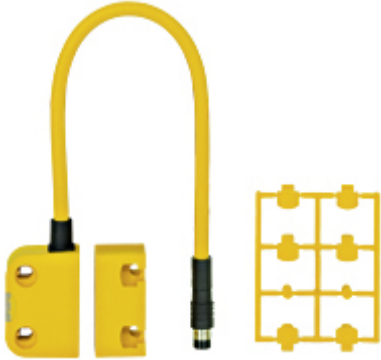

PSEN ma1.4p-52/PSEN ma1.4-03mm/ 1unit

506333

Magnetic safety switch 2 n/o, 4-pin M8 male connector, square design, IP67, operating distance 3 mm, height design 18 mm, for series connection with PSEN ix1, PU = 1 sensor with actuator.

## Technical details

Housing material:	PBT
Certifications:	CE;cULus Listed;EAC (Eurasian);TÜV
Sensor principle:	magnetic
Number of N/O:	2
Connection type:	M8, 4pol. male
Switching voltage:	24 V
Type of switching voltage:	DC
Assured switching distance:	3.0 mm
Assured release distance:	12.0 mm
Protection type, housing:	IP65;IP67
Status indicator:	Without LED
Design:	square
Width dimension:	26.4 mm
Height dimension:	37.0 mm
Depth dimension:	18.0 mm
Gross weight:	66 g
Net weight:	51 g
Ambient temperature:	-10 - 55 °C
Operating modes:	Series connection

## Accessories

	533110	PSEN Kabel Winkel/cable angleplug 2m
	533111	PSEN Kabel Gerade/cable straightplug 2m
	533120	PSEN Kabel Winkel/cable angleplug 5m
	533121	PSEN Kabel Gerade/cable straightplug 5m
	533130	PSEN Kabel Winkel/cable angleplug 10m
	533131	PSEN Kabel Gerade/cable straightplug 10m
	533140	PSEN Kabel Winkel/cable angleplug 30m
	533141	PSEN Kabel Gerade/cable straightplug 30m
	535120	PSEN ix1 Interface for 4 PSEN 1