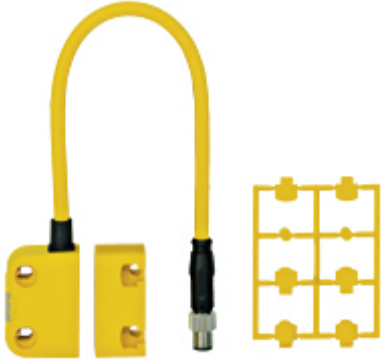

PSEN ma1.4p-52/PSEN ma1.4-10mm/ 1unit

506335

Magnetic safety switch 2 n/o, 4-pin M8 male connector, square design, for series connection with PSEN ix1, IP67, switching distance 10 mm, height design 18 mm, PU = 1 sensor with actuator.

Technical details

Housing material:	PBT
Certifications:	CE;cULus Listed;EAC (Eurasian);TÜV
Sensor principle:	magnetic
Number of N/O:	2
Connection type:	M8, 4pol. male
Switching voltage:	24 V
Type of switching voltage:	DC
Assured switching distance:	10.0 mm
Assured release distance:	22.0 mm
Protection type, housing:	IP65;IP67
Status indicator:	Without LED
Design:	square
Width dimension:	26.4 mm
Height dimension:	37.0 mm
Depth dimension:	18.0 mm
Gross weight:	69 g
Net weight:	53 g
Ambient temperature:	-10 - 55 °C
Operating modes:	Series connection

Accessories

	533110	PSEN Kabel Winkel/cable angleplug 2m
	533111	PSEN Kabel Gerade/cable straightplug 2m
	533120	PSEN Kabel Winkel/cable angleplug 5m
	533121	PSEN Kabel Gerade/cable straightplug 5m
	533130	PSEN Kabel Winkel/cable angleplug 10m
	533131	PSEN Kabel Gerade/cable straightplug 10m
	533140	PSEN Kabel Winkel/cable angleplug 30m
	533141	PSEN Kabel Gerade/cable straightplug 30m
	535120	PSEN ix1 Interface for 4 PSEN 1