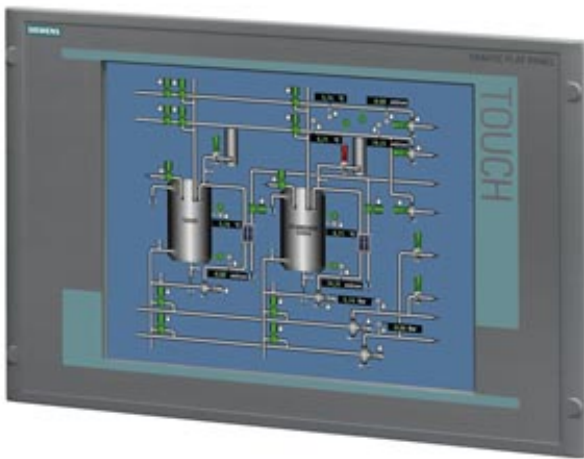

SIEMENS

Product data sheet

6AV7861-2TB10-1AA0

SIMATIC FLAT PANEL 15T EXTENDED 15 INCH TOUCH TFT-DISPLAY WITH 1024X768 PIXEL RESOLUTION 24V DC AND 120/240V AC VGA, DVI-D INTERFACE CABLE LENGTH UP TO 30M

Display	
Screen diagonal	15 in
visible area (HxV) in mm	304 x 228
Viewing angle	100° x 90° (min)
On Screen Display (OSD) configuration	Yes
Number of colors (bit levels)	16.2 million
Number of colors	16000000 ; 16.2 million
Resolution (pixels)	
Horizontal image resolution	1024
Vertical image resolution	768
Resolution (WxH in pixel)	1024 x 768
General features	
Brightness/contrast	> 260 cd/m ² / 350:1
Contrast	260 cd/m ² / 350:1
Control elements	

Operating mode	
integrated mouse cursor control	No
Function keys	No
Installation type/mounting	
Rack mounting possible	Yes
Desktop device	No
VESA mounting	No
Supply voltage	
Type of actuation	AC
AC	Yes
DC	Yes
permissible range, lower limit (DC)	19.2 V
permissible range, upper limit (DC)	28.8 V
Degree and class of protection	
IP54 at front	Yes ; For screw mounting in 19" rack
IP65 at front	Yes ; if mounted with the supplied latch fasteners
Standards, approvals, certificates	
CE	Yes ; Industry
UL	Yes
UL approval	Yes
GL	Yes ; optional
ABS	Yes ; optional
BV	Yes ; optional
DNV	Yes ; optional
LRS	Yes ; optional
Gost-R	No
Dimensions	
Width of the housing front	483 mm
Height of housing front	310 mm
Depth/installation dimension	54 mm
Status	Jul 17, 2012