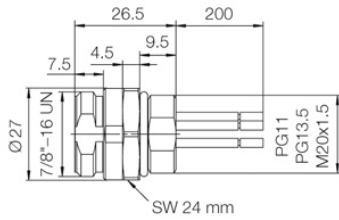

### General data

Cable glands	PG 13.5	Coding	none
Conductor O.D.	-	Connection thread	7/8"
Contact material	CuZn	Contact surface	Gold-plated
Core cross-section	0.75 mm <sup>2</sup>	Housing main material	Zinc diecast, nickel-plated
Material	PUR/ PUR	Mounting thread	PG 13.5
Number of poles	5	Plugging cycles	≥ 100
Protection degree	IP67, when screwed in	Rated current	8 A
Rated current	8 A (4- and 5-pole), 10 A (3-pole)	Rated voltage	300 V
Strand / cable length	0.2 m	Temperature range of housing	-25...+85 °C
Type of connection	Pin		

**Wiring diagram**

**Pole scheme**