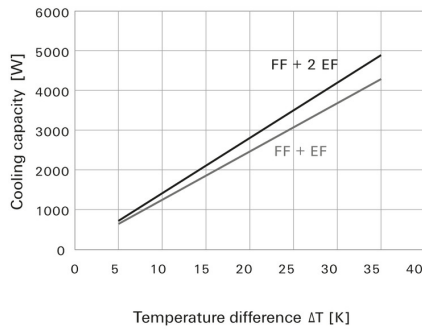

FF 65 55/230V BK

Weidmüller Interface GmbH & Co. KG
Klingenbergstraße 26
D-32758 Detmold
Germany

www.weidmueller.com

Drawings

Graph