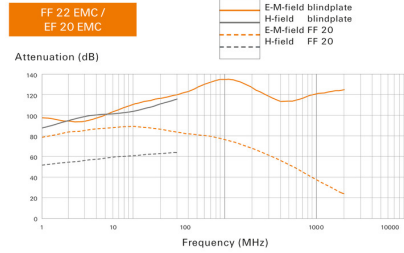

FF-EMC 22 54/230V BK

Weidmüller Interface GmbH & Co. KG
Klingenbergstraße 26
D-32758 Detmold
Germany

www.weidmueller.com

Drawings

Graph

Shielding effectiveness measurements