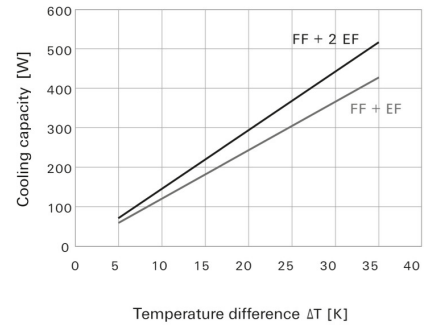

Weidmüller Interface GmbH & Co. KG
 Klingenbergstraße 26
 D-32758 Detmold
 Germany

www.weidmueller.com

Drawings

Graph

Shielding effectiveness measurements

Graph

Graph