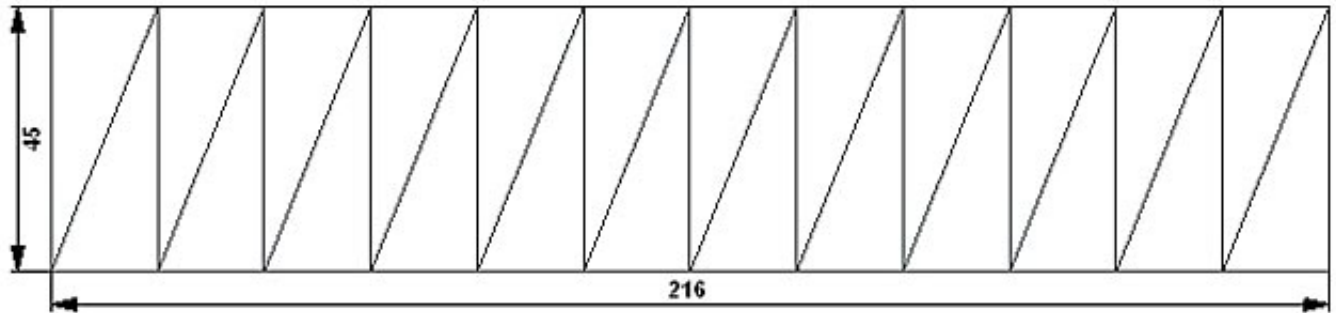

last change:

Mar 17, 2014