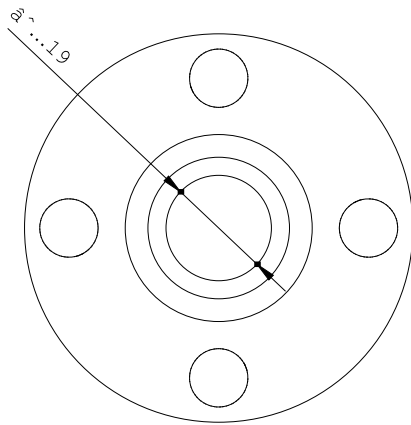

SIGNAL COLUMNS,
DIAMETER 70MM ACCESSORIES BASE (SINGLE),
PLASTICS

General technical details:

| | | |
|---|--|--|
| product brand name | | SIRIUS |
| product designation | | accessories for signaling columns, foot without pipe |
| Product component / fluorescent materials | | No |
| Item designation | | E |
| <ul style="list-style-type: none"> • according to DIN 40719 extendable after IEC 204-2 / according to IEC 750 • according to DIN EN 61346-2 | | U |

| | | |
|--------------|----|----|
| Width | mm | 70 |
|--------------|----|----|

Certificates/approvals:

General Product Approval**EMC****Declaration of Conformity**

GOST

UL

C-TICK

EG-Konf.

Shipping Approval

ABS

DNV

PRS

RINA

Further information:**Information- and Downloadcenter (Catalogs, Brochures,...)**<http://www.siemens.com/industrial-controls/catalogs>**Industry Mall (Online ordering system)**<http://www.siemens.com/industrial-controls/mall>**Cax online generator:**<http://www.siemens.com/cax>**Service&Support (Manuals, Certificates, Characteristics, FAQs,...)**<http://support.automation.siemens.com/WW/view/en/8WD4308-0DB/all>**Image database (product images, 2D dimension drawings, 3D models, device circuit diagrams, ...)**http://www.automation.siemens.com/bilddb/cax_en.aspx?mlfb=8WD4308-0DB