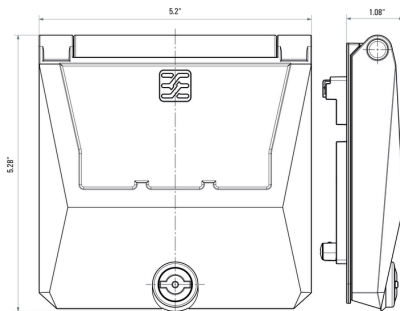

Height	27.5 mm	Height (inches)	1.083 inch
Net weight	824.97 g	Wall thickness, max.	5 mm
Wall thickness, min.	1 mm	Width	132 mm
Width (inches)	5.197 inch		

Temperatures

Operating temperature	-40 °C...70 °C
-----------------------	----------------

www.weidmueller.com

Drawings

Dimensioned drawing

Unit: mm

Installation cut-out

Unit: mm

Dimensioned drawing

Unit: in

Installation cut-out

Unit: in