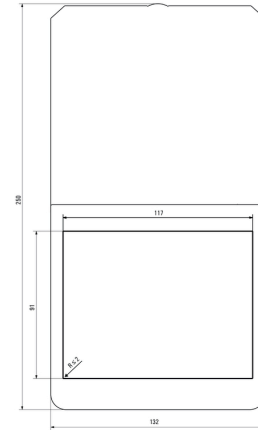

Height	27.5 mm	Height (inches)	1.083 inch
Net weight	824.97 g	Wall thickness, max.	5 mm
Wall thickness, min.	1 mm	Width	132 mm
Width (inches)	5.197 inch		

Temperatures

Operating temperature	-40 °C...70 °C
-----------------------	----------------

www.weidmueller.com

Drawings

Dimensioned drawing

Unit: mm

Installation cut-out

Unit: mm

Dimensioned drawing

Unit: in

Installation cut-out

Unit: in