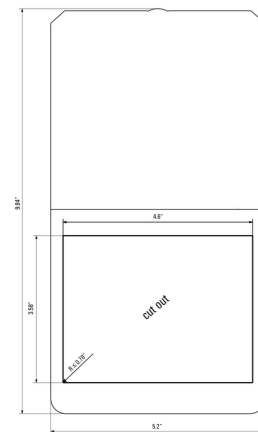

Height	27.5 mm	Height (inches)	1.083 inch
Net weight	824.97 g	Wall thickness, max.	5 mm
Wall thickness, min.	1 mm	Width	132 mm
Width (inches)	5.197 inch		

Temperatures

Operating temperature	-40 °C...70 °C
-----------------------	----------------

www.weidmueller.com

Drawings

Dimensioned drawing

Unit: mm

Installation cut-out

Unit: mm

Dimensioned drawing

Unit: in

Installation cut-out

Unit: in