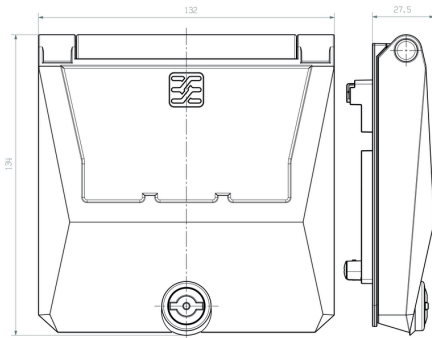

Height	27.5 mm	Height (inches)	1.083 inch
Net weight	824.97 g	Wall thickness, max.	5 mm
Wall thickness, min.	1 mm	Width	132 mm
Width (inches)	5.197 inch		

Temperatures

Operating temperature	-40 °C...70 °C
-----------------------	----------------

www.weidmueller.com

Drawings

Dimensioned drawing

Unit: mm

Installation cut-out

Unit: mm

Dimensioned drawing

Unit: in