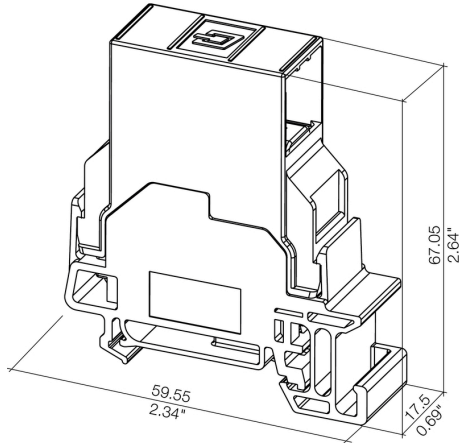

IE-TO-LCD-MM

Weidmüller Interface GmbH & Co. KG
Klingenbergstraße 26
D-32758 Detmold
Germany

www.weidmueller.com

Drawings

Dimensioned drawing

Drawing