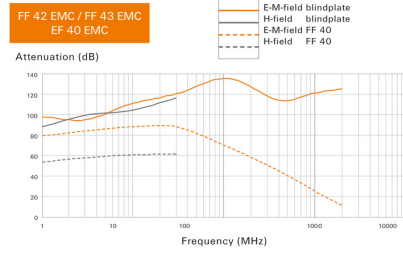

General data

Colour	grey		
Current consumption	Mains frequency	50 Hz	
	Current	0.32 A	
	Mains frequency	60 Hz	
	Current	0.26 A	
EMC version	EN 61000-3-2,-3, EN 61000-6-2, 3		
Filter class	G 4		
Fuse	6 A		
Height of installation cut-outs	224 mm		
MTBF	40,000 h		
Mounting depth	113 mm		
Mounting height	6 mm		
Noise emission	42 dB (A)		
Operating temperature range	-40...55 °C		
Power	Mains frequency	50 Hz	
	nominal	45 W	
	Mains frequency	60 Hz	
	nominal	39 W	
Protection class (UL)	Type 12		
Rated voltage (text)	230 V AC \pm 10%		
Size	4		
Type of connection	Spring contact		
Type of mounting	Snap-on		
UL 94 flammability rating	V-0		
Volume flow with exhaust filter	Mains frequency	50 Hz	
	Volume flow	231 m ³ /h	
	Exhaust filter	IP54	
	Mains frequency	60 Hz	
	Volume flow	265 m ³ /h	
Volume flow, free-blowing	Exhaust filter	IP54	
	Mains frequency	50 Hz	
	Volume flow	256 m ³ /h	
	Mains frequency	60 Hz	
Volume flow	292 m ³ /h		
Volume flow, free-blowing at 50 Hz	256 m ³ /h		
Volume flow, free-blowing at 60 Hz	292 m ³ /h		
Width of installation cut-outs	224 mm		
With filter	Yes		

FF-EMC 43 54/230V GY

Weidmüller Interface GmbH & Co. KG
 Klingenbergstraße 26
 D-32758 Detmold
 Germany

www.weidmueller.com

Drawings

Graph

Shielding effectiveness measurements

Graph

Graph