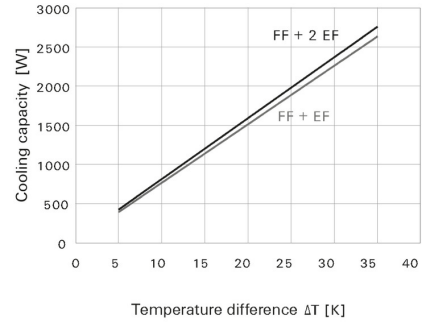

FF-EMC 43 54/230V GY

Weidmüller Interface GmbH & Co. KG
 Klingenbergstraße 26
 D-32758 Detmold
 Germany

www.weidmueller.com

Drawings

Graph

Shielding effectiveness measurements

Graph

Graph