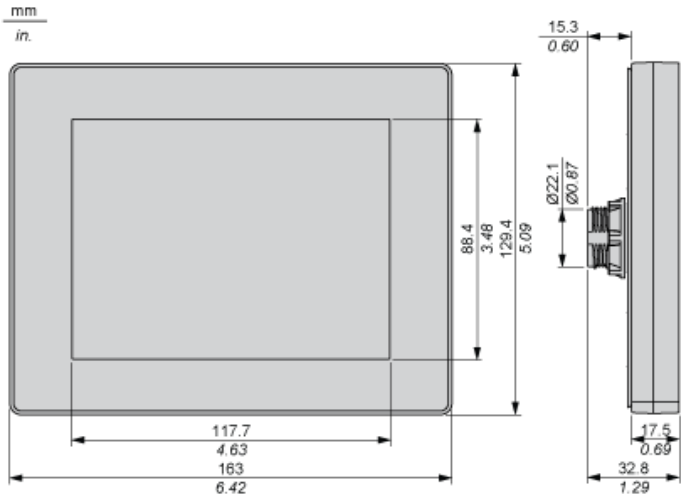

### Main

Range of product	Magelis SCU
Product or component type	Small touchscreen display HMI
Display size	5.7 inch
Pixel resolution	320 x 240 pixels QVGA

### Complementary

Display type	Colour TFT LCD backlit LED
Touch panel	Analogue
Backlight lifespan	50000 hours with 65536 colours
Brightness	16 levels via touch panel
View angle horiz x vert	60° left 60° right 40° top 60° bottom
Character font	ASCII Chinese (simplified Chinese) Japanese (ANK, Kanji) Korean Taiwanese (traditional Chinese)
Width	163 mm
Depth	129.4 mm
Product weight	0.405 kg

Dimensions of 5.7-inches Display Module

Mounting Without an Anti-Rotation Tee

A	B (1)	B (2)
22.50 <sup>0/-0.30</sup> mm (0.88 <sup>0/-0.01</sup> in.)	1.5...6 mm (0.06...0.23 in.)	3...6 mm (0.11...0.23 in.)