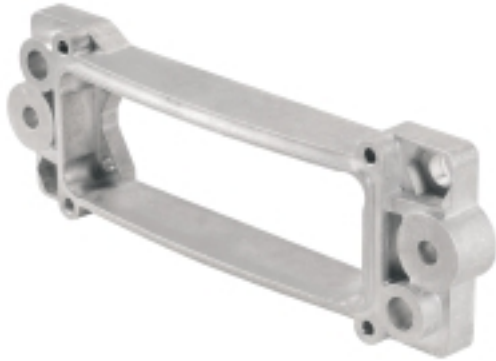

HDC IP68 24B HP FRAME**Weidmüller Interface GmbH & Co. KG**

Klingenbergstraße 26

D-32758 Detmold

Germany

www.weidmueller.com

The RockStar® HighPower housings are manufactured from high-strength die-cast aluminium and offer perfect protection against harsh environmental conditions thanks to continual optimisation. The multi-part housing gives users the opportunity to examine work processes down to the last step in the workflow.

General ordering data

Version	HDC enclosures, Size: 8, Protection degree: IP68, IP69K, IP68 (in plugged condition), , Clamping yoke connection, Standard
Order No.	1282820000
Type	HDC IP68 24B HP FRAME
GTIN (EAN)	4050118073010
Qty.	1 pc(s).