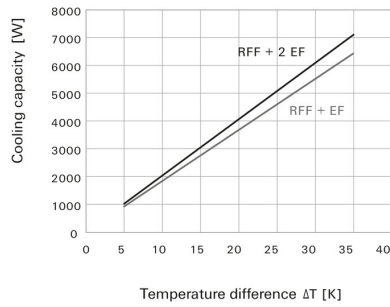

RFF 610 54/230V GY

Weidmüller Interface GmbH & Co. KG
Klingenbergstraße 26
D-32758 Detmold
Germany

www.weidmueller.com

Drawings

Graph