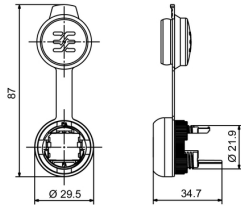

IE-FCM-USB-A

Weidmüller Interface GmbH & Co. KG
Klingenbergstraße 26
D-32758 Detmold
Germany

www.weidmueller.com

Drawings

Dimensioned drawing